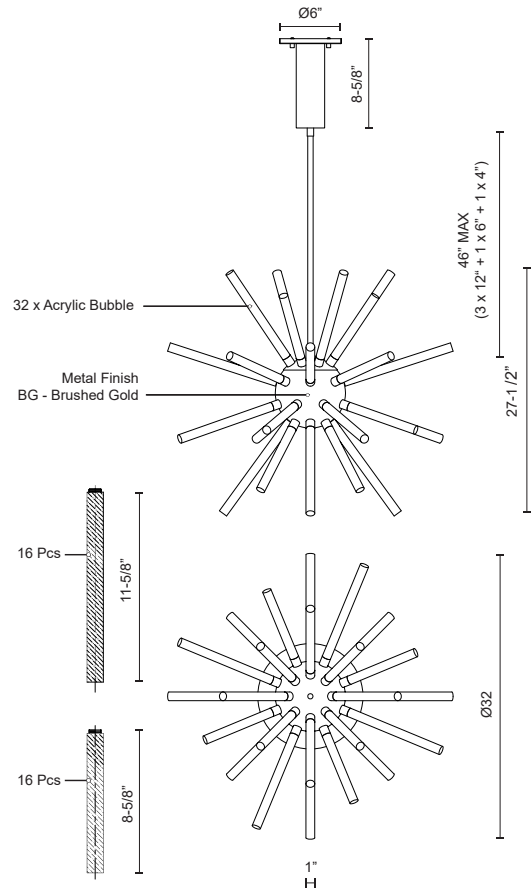

**ASTRO
CH71832
CHANDELIERS**

PROJECT

CH71832-BG
Brushed Gold

SPECIFICATION DETAILS

Fixture Dimensions	D32" x H27-1/2"
Light Source	LED with DC Driver
Wattage	51W
Total Lumens	4080lm
Delivered Lumens	BG-3226lm*
Voltage	120V
Color Temperature	3000K
CRI (Ra)	90CRI
Optional Color Temps	2700K - 5000K Available, Minimum Order Quantities Apply
LED Rated Life	50,000 hours
Dimming	100% - 10%, TRIAC or ELV Dimmer (Not Included)
Diffuser Details	Acrylic Encased with Bubbles
Adjustable	Yes
Rod Length	46" Max (3x12" + 1x6" + 1x4")
Sloped Ceiling Adaptable	Yes, Up to 45 Degrees
Location	Dry
Canopy Dimensions	D6" x H8-5/8"

* For custom options, consult factory for details.

* For warranty information, please visit www.kuzcolighting.com/warranty

DESCRIPTION

An abundance of light forms emanates from a central point. The new Astro chandelier is a cosmic metaphor for an exploding star, dramatically spreading light across a space. A lit component, minimal in design is placed in repetition around the sphere to produce a maximum finished effect. Fusing function and decoration makes Astro the ideal statement piece.